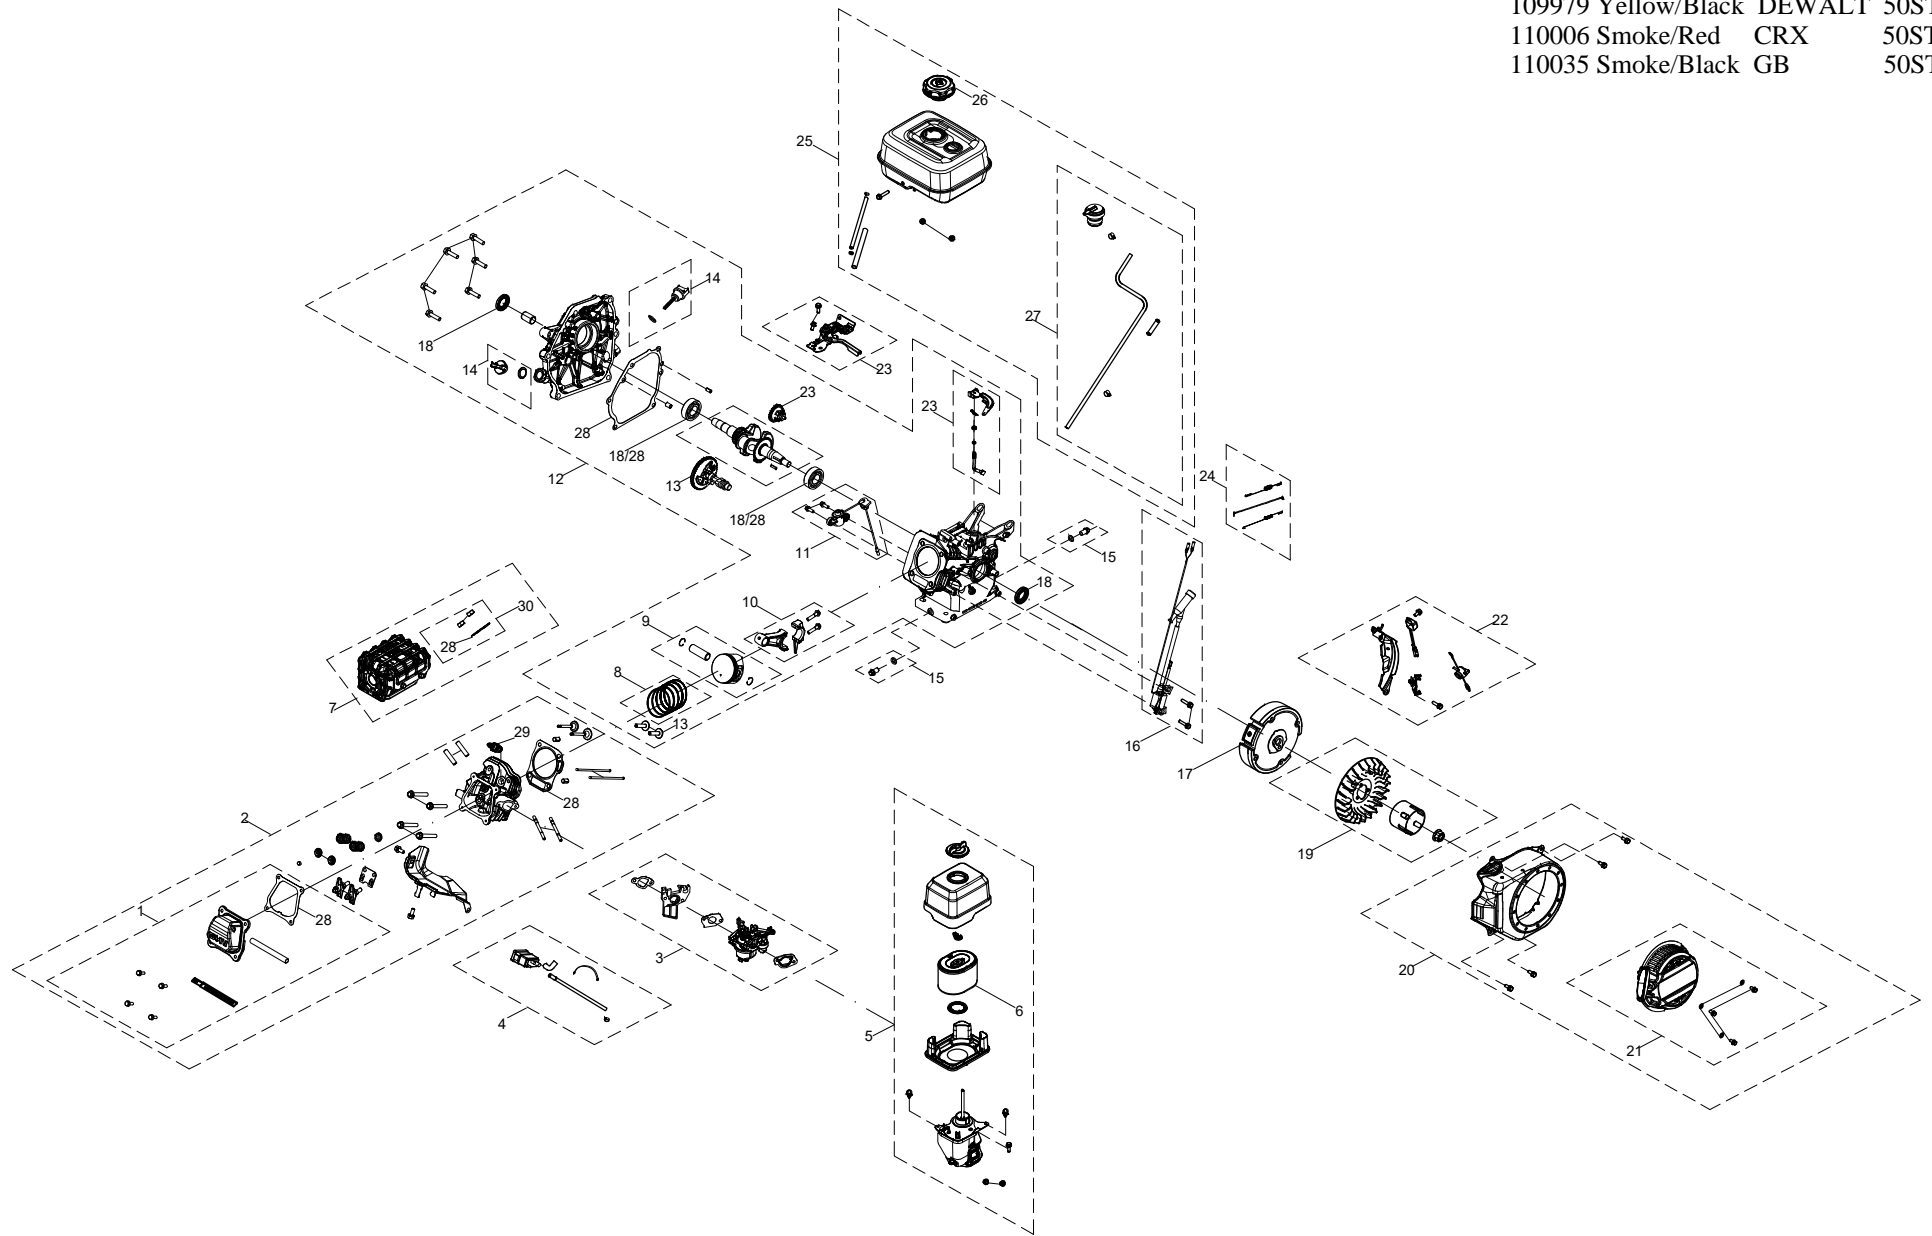

100698 Red/Black	GB	49ST
100696 Black/Black	GB	49ST
110005 Smoke/Red	CRX	49ST
100699 Red/Black	CRX	50ST
109979 Yellow/Black	DEWALT	50ST
110006 Smoke/Red	CRX	50ST
110035 Smoke/Black	GB	50ST

ITEM	FNA PART NO.	DESCRIPTION	QTY	MATCH
1	7111111	VALVE COVER KIT	1	100698/100696/110005(49ST) 100699/109979/110006/110035(50ST)
2	7111112	CYLINDER HEAD KIT	1	100698/100696/110005(49ST)
2	7117104	CYLINDER HEAD KIT	1	100699/109979/110006/110035(50ST)
3	7111113	CARBURETOR KIT	1	100698/100696/110005(49ST) 100699/109979/110006/110035(50ST)
4	7117151	CARBON CANISTER KIT	1	100699/109979/110006/110035(50ST)
5	7111114	AIR FILTER ASSEMBLY	1	100698/100696/110005(49ST) 100699/109979/110006/110035(50ST)
6	7111115	AIR FILTER ELEMENT	1	100698/100696/110005(49ST) 100699/109979/110006/110035(50ST)
7	7111133	MUFFLER KIT	1	100698/100696/110005(49ST) 100699/109979/110006/110035(50ST)
8	7111116	PISTON RING SET	1	100698/100696/110005(49ST) 100699/109979/110006/110035(50ST)
9	7111117	PISTON KIT	1	100698/100696/110005(49ST) 100699/109979/110006/110035(50ST)
10	7111118	CONNECTING ROD KIT	1	100698/100696/110005(49ST) 100699/109979/110006/110035(50ST)
11	7114209	LOW OIL SENSOR KIT	1	100698/100696/110005(49ST) 100699/109979/110006/110035(50ST)
12	7111137	SHORT BLOCK KIT	1	100698/100696/110005(49ST) 100699/109979/110006/110035(50ST)
13	7111119	CAM&TAPPET SET	1	100698/100696/110005(49ST) 100699/109979/110006/110035(50ST)
14	7111128	OIL DIP STICK KIT	1	100698/100696/110005(49ST) 100699/109979/110006/110035(50ST)
15	7111129	OIL DRAIN PLUG KIT	1	100698/100696/110005(49ST) 100699/109979/110006/110035(50ST)
16	7111132	IGNITION MODULE KIT	1	100698/100696/110005(49ST) 100699/109979/110006/110035(50ST)
17	7117126	FLY WHEEL	1	100698/100696/110005(49ST) 100699/109979/110006/110035(50ST)
18	7114230	OIL SEAL AND BEARING KIT	1	100698/100696/110005(49ST) 100699/109979/110006/110035(50ST)
19	7111125	STARTER CUP/FAN KIT	1	100698/110005(49ST) 100699/109979/110006(50ST)
19	7117128	STARTER CUP/FAN KIT	1	100696(49ST)/110035(50ST)